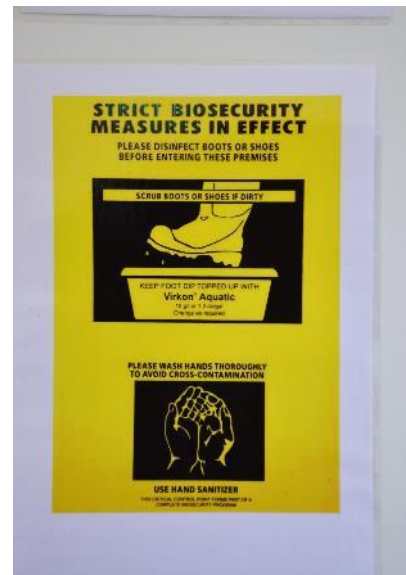

NEW BIOSECURITY and Restricted area measures at FVMSZ

Specialized Biosecurity signage in FVMSZ

1. Automatic barriers (n=3) on the rows to FVMSZ, Biobase, and Necropsy room.

2. Locked barriers (n=2) on the black path to Horse base and dogs base

3. Disinfection tunnels for trucks and cars (n=2) in Biobase and in front of the Necropsy area.

4. Biofilters (changing room and hygiene and sanitary facilities) at Biobase and animal housing

5. Access only for employee or forbidden access